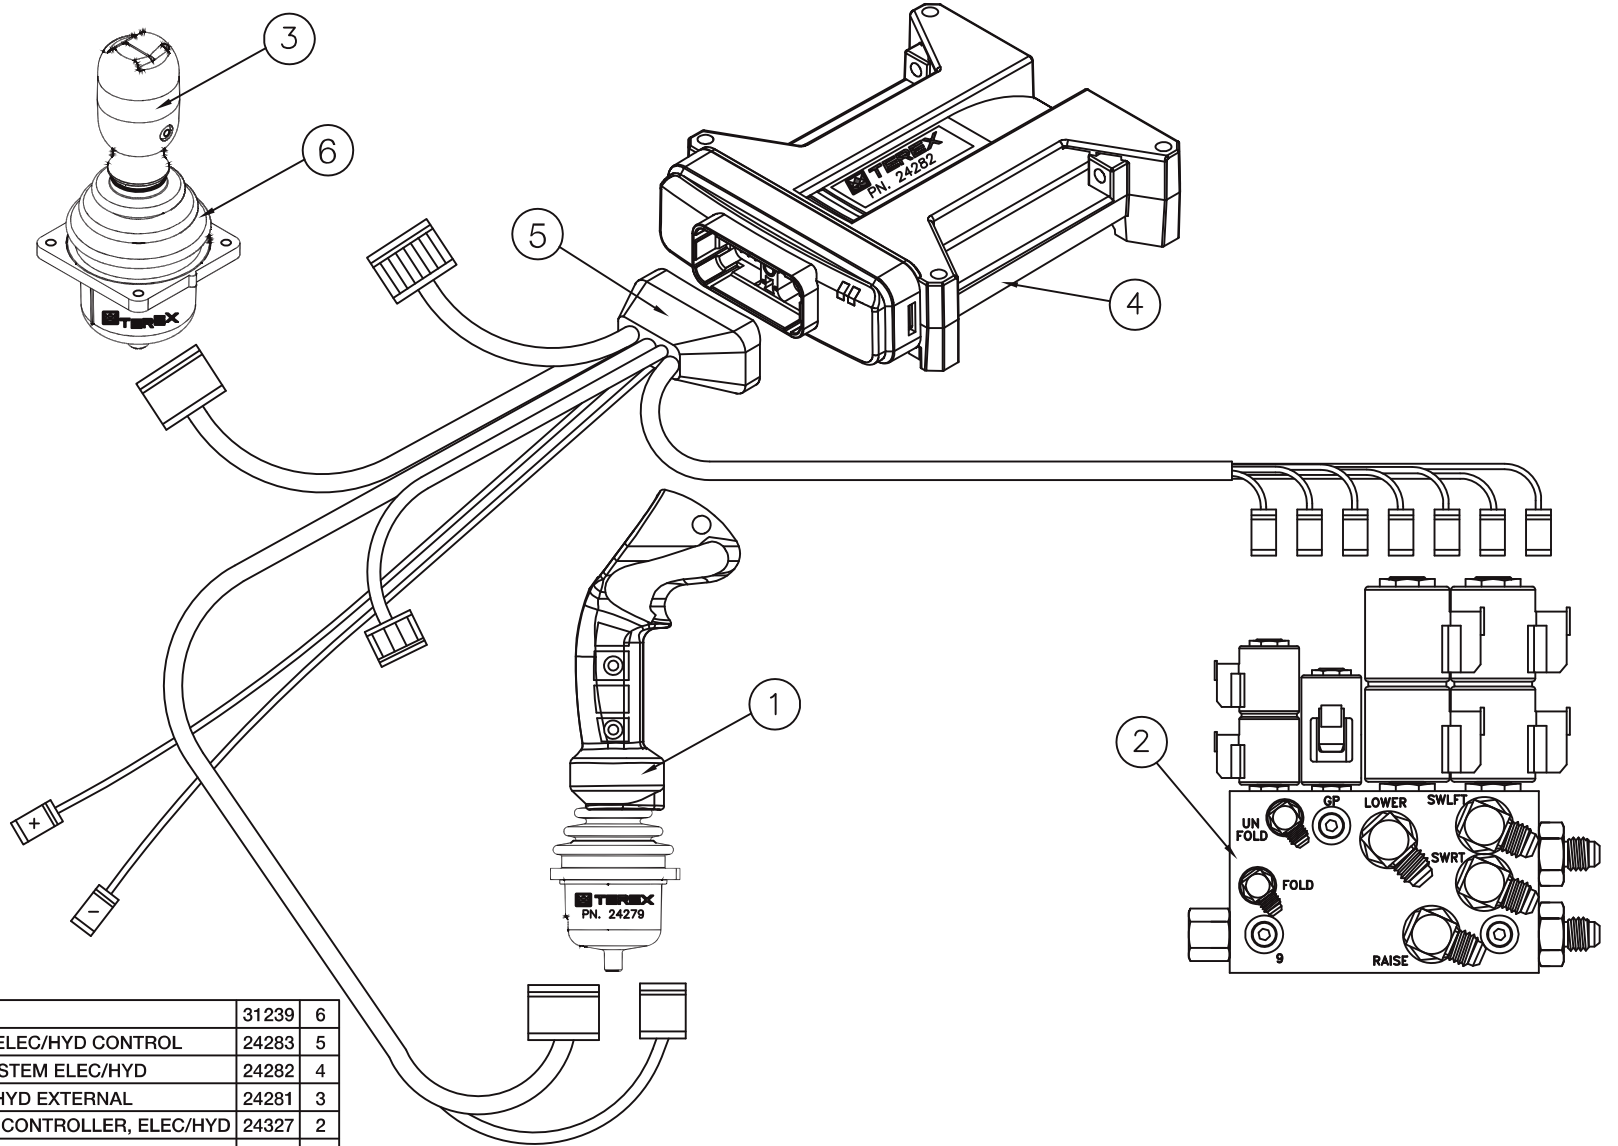

CONTROL SYSTEM FRONT DISCHARGE

1	RUBBER GASKET	31239	6
1	HARNESS, WIRE, ELEC/HYD CONTROL	24283	5
1	CONTROLLER, SYSTEM ELEC/HYD	24282	4
1	JOYSTICK, ELEC/HYD EXTERNAL	24281	3
1	ASSY, MANIFOLD, CONTROLLER, ELEC/HYD	24327	2
1	JOYSTICK, ELEC/HYD INTERNAL	24279	1
QTY	DESCRIPTION	PART#	ITEM